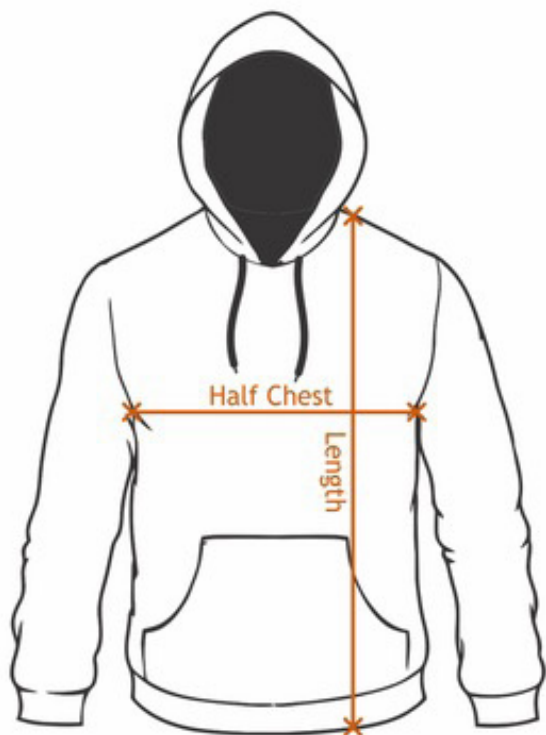

EHP - EDGE PULLOVER HOODIE

| Adults | Sizes | XS | S | M | L | XL | XXL | 3XL | 5XL |
|--------|--------|----|----|----|----|----|-----|-----|-----|
| | Width | 54 | 56 | 59 | 61 | 64 | 68 | 72 | 77 |
| | Length | 70 | 72 | 74 | 76 | 78 | 79 | 80 | 82 |

For approximate sizing, take one of your favourite garments, lay it flat, then measure it as shown. Compare to the table above to find the closest match.

EHP - EDGE PULLOVER HOODIE

| Kids | Sizes | 6 | 8 | 10 | 12 | 14 |
|------|--------|----|----|----|----|----|
| | Width | 40 | 43 | 46 | 49 | 52 |
| | Length | 47 | 52 | 57 | 62 | 66 |

For approximate sizing, take one of your favourite garments, lay it flat, then measure it as shown. Compare to the table above to find the closest match.